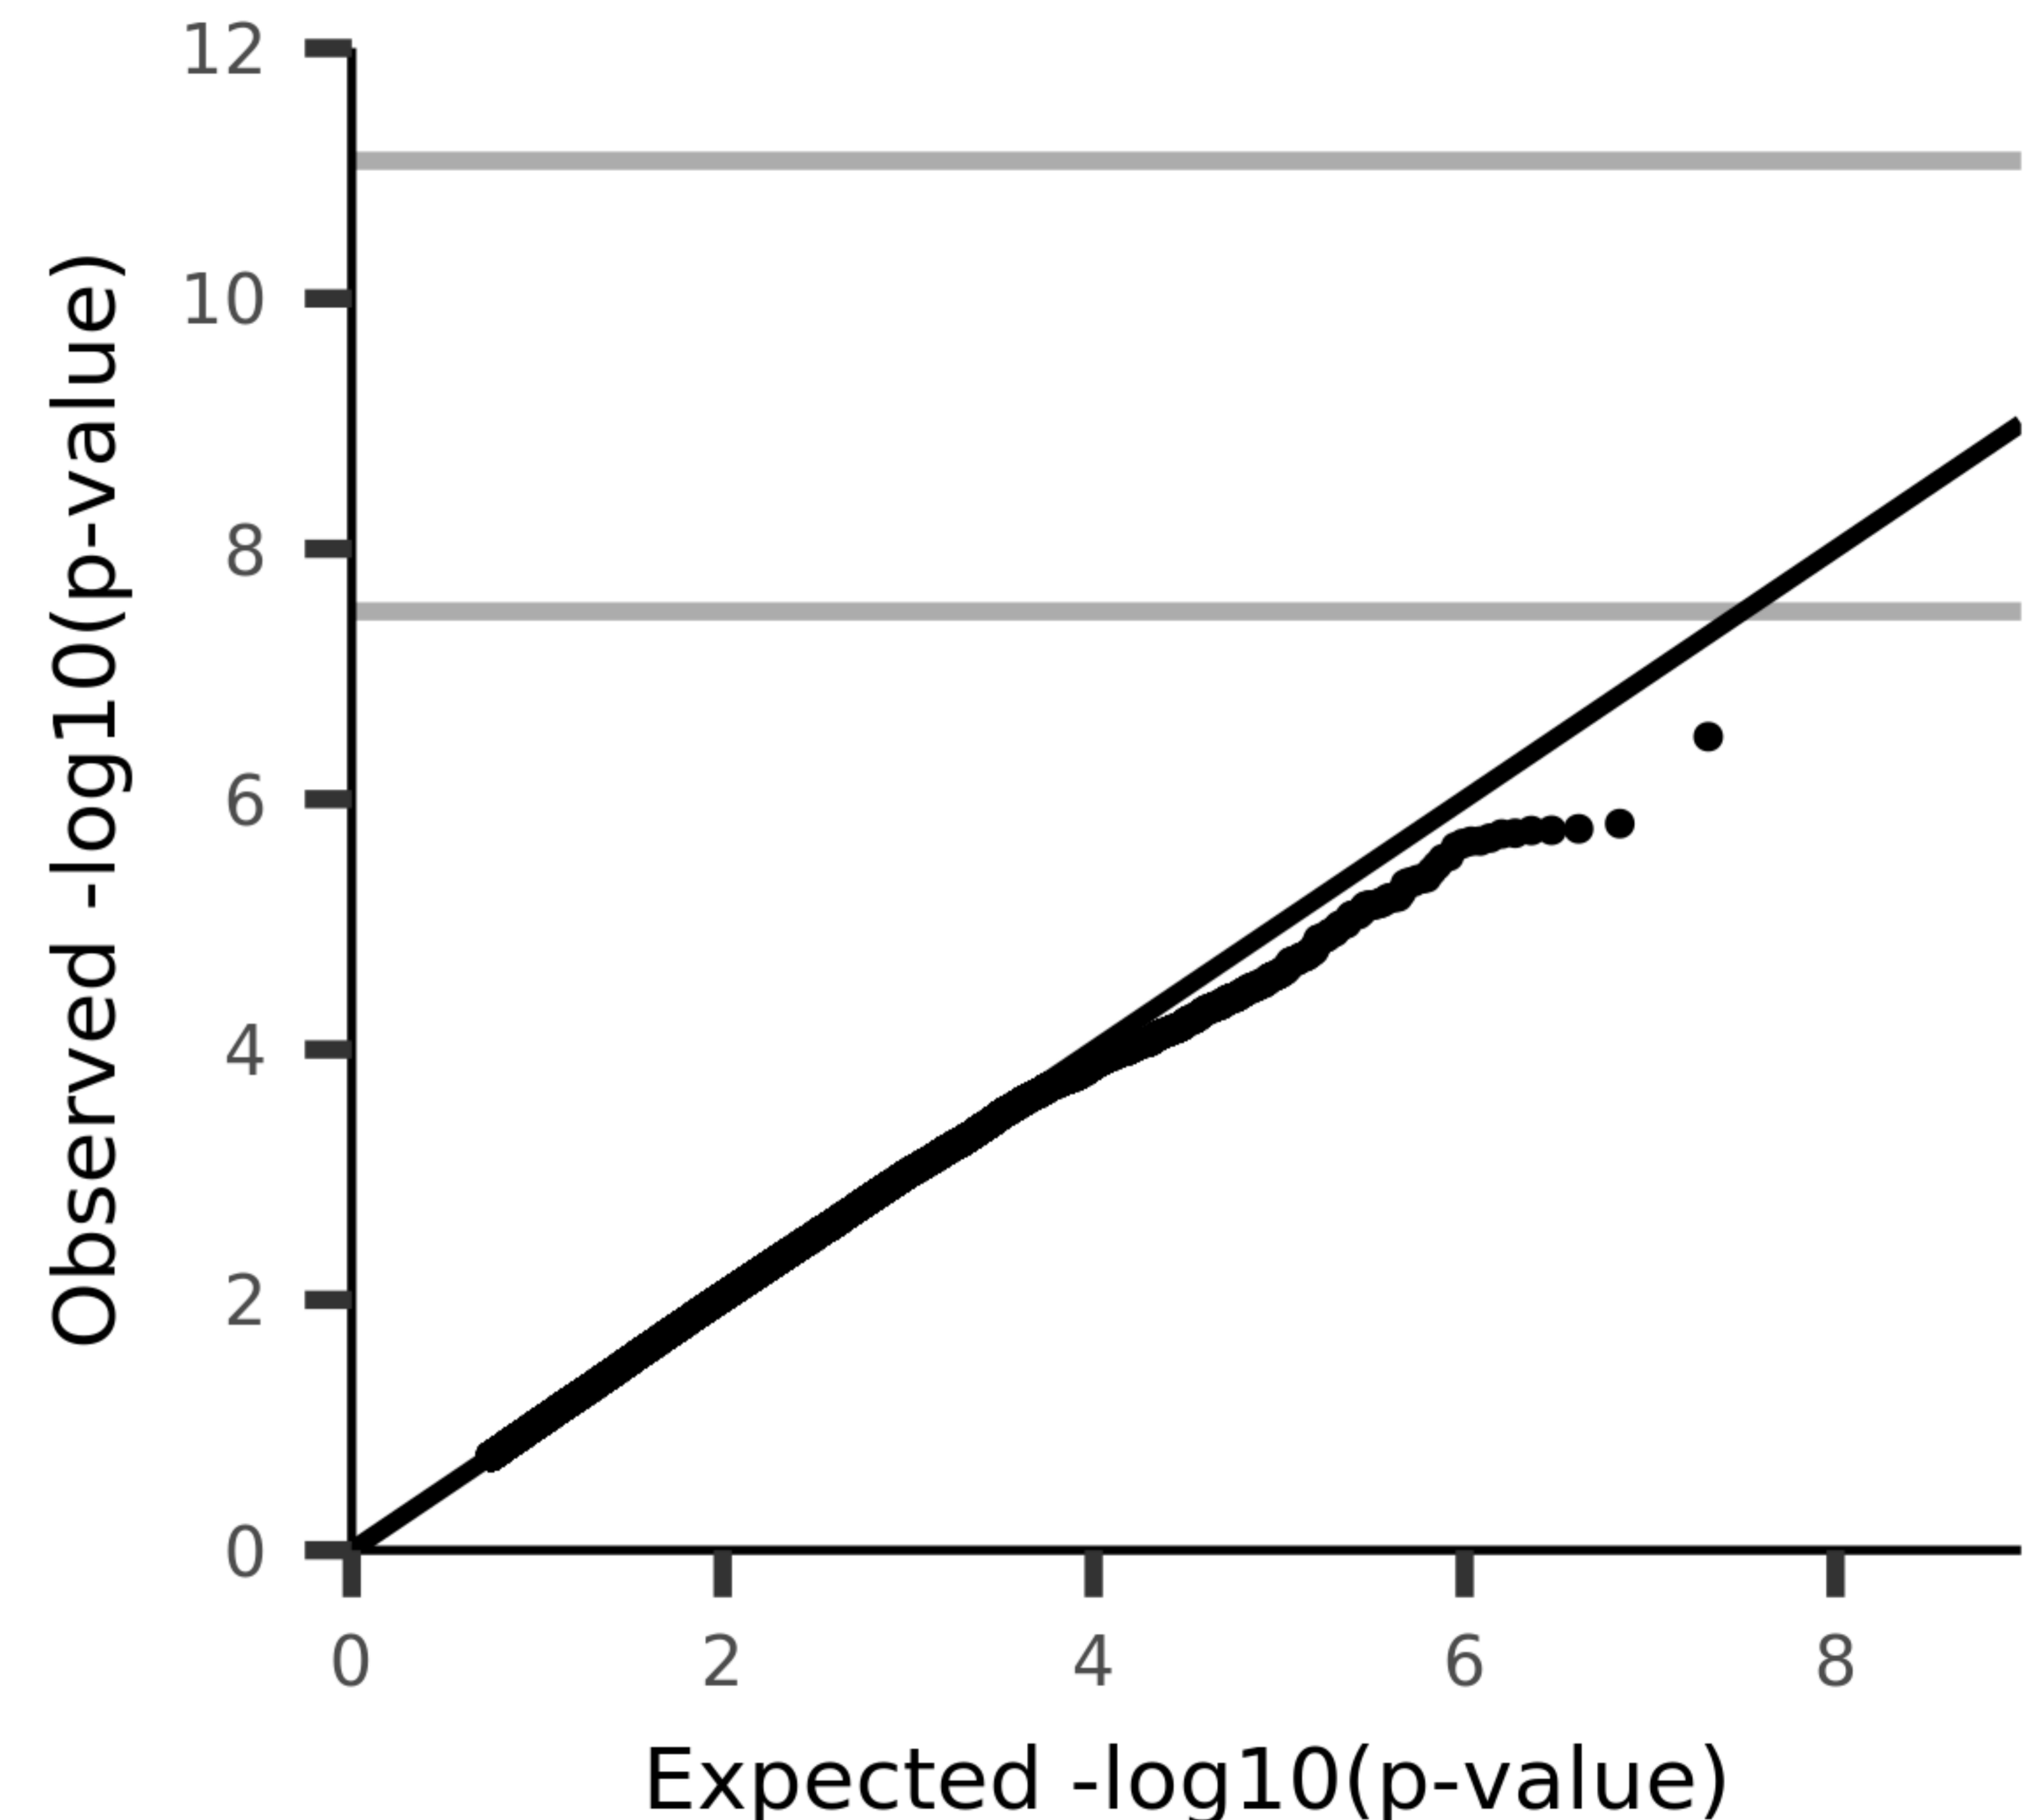

V0643

UKB\_ID 27768, (aparc-a2009s\_rh\_volume\_S-suborbital)

Volume of S-suborbital in the right hemisphere generated by parcellation of the white surface using Destrieux (a2009s) parcellation