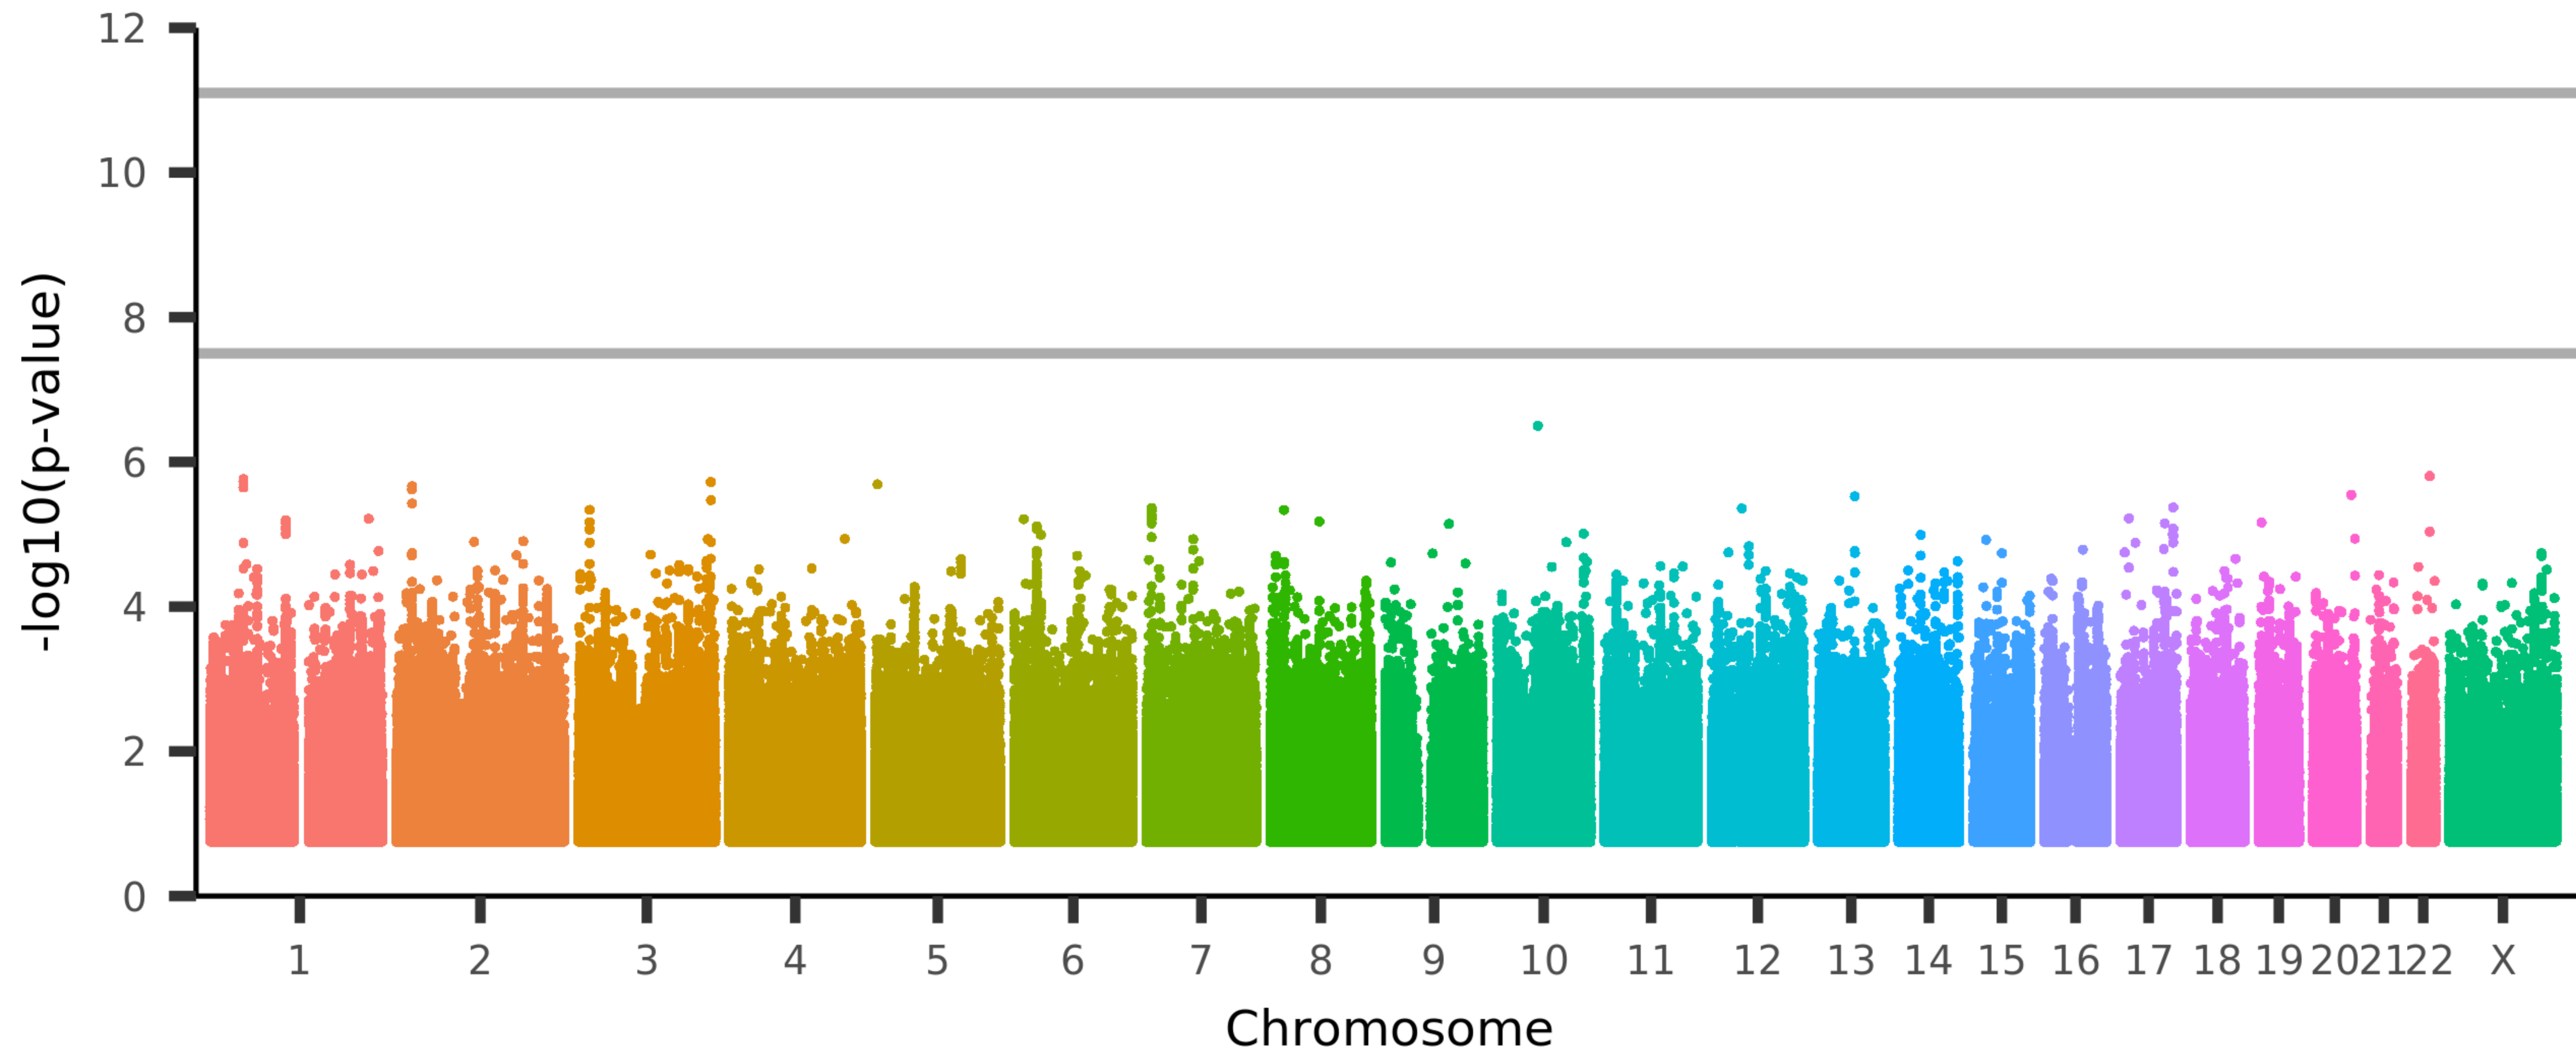

V0643

UKB\_ID 27768, (aparc-a2009s\_rh\_volume\_S-suborbital)

Volume of S-suborbital in the right hemisphere generated by parcellation of the white surface using Destrieux (a2009s) parcellation